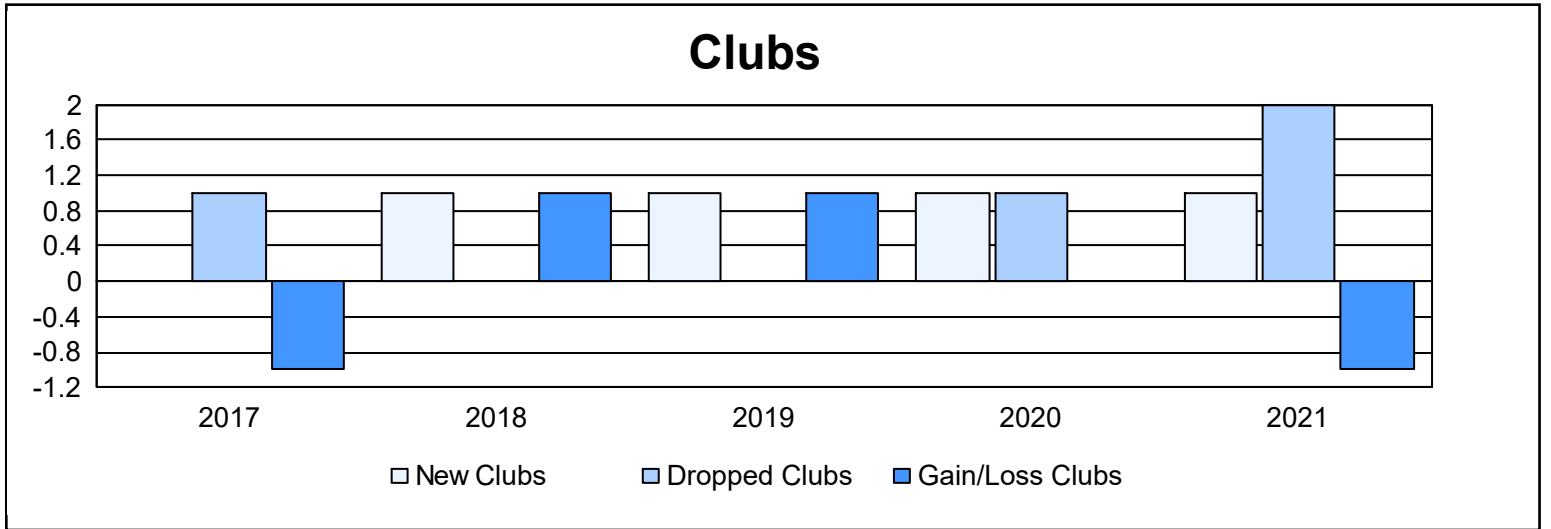

Year	New Clubs	Dropped Clubs	Gain/ Loss Clubs	New Members	Charter Members	Reinstate Members	Transfer Members	Total Member Added	Total Members Dropped	Gain/ Loss Members
2016-2017	0	1	-1	190	0	9	7	206	209	-3
2017-2018	1	0	1	176	21	4	7	208	224	-16
2018-2019	1	0	1	154	23	11	7	195	218	-23
2019-2020	1	1	0	111	28	2	9	150	191	-41
2020-2021	1	2	-1	59	39	4	10	112	203	-91
<b>Average</b>	<b>1</b>	<b>1</b>	<b>0</b>	<b>138</b>	<b>22</b>	<b>6</b>	<b>8</b>	<b>174</b>	<b>209</b>	<b>-35</b>

### Membership Composition June 2021 Cumulative