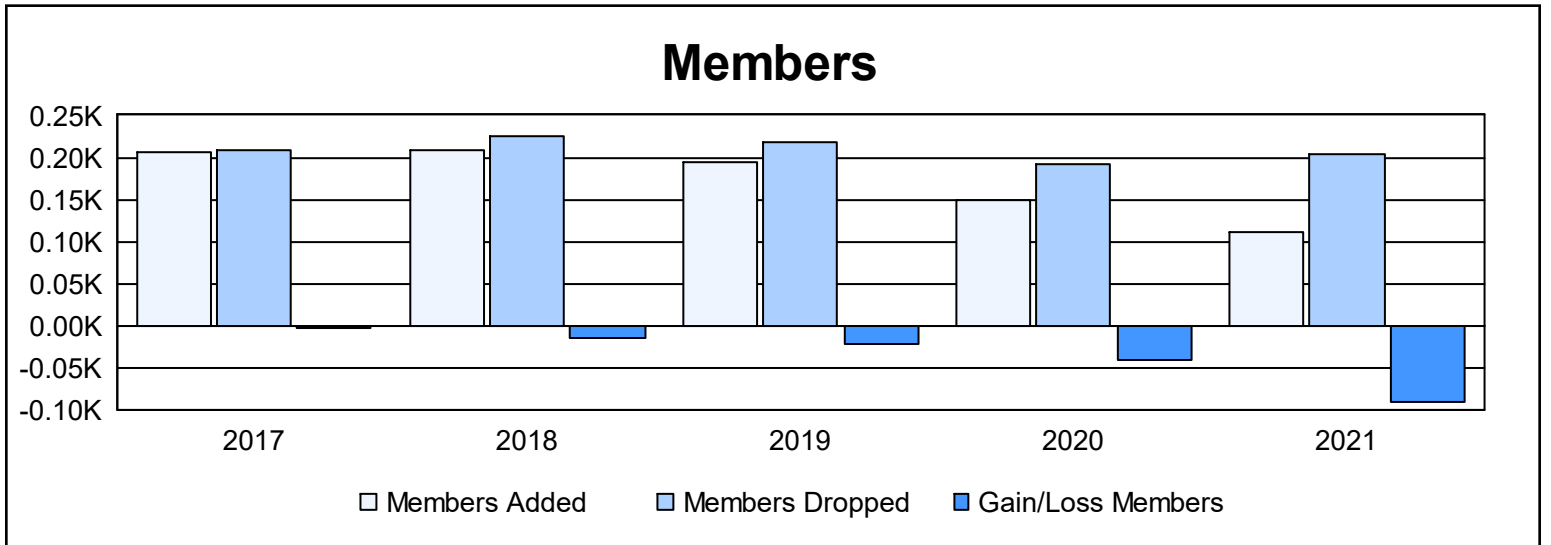

Year	New Clubs	Dropped Clubs	Gain/ Loss Clubs	New Members	Charter Members	Reinstate Members	Transfer Members	Total Member Added	Total Members Dropped	Gain/ Loss Members
2016-2017	0	1	-1	190	0	9	7	206	209	-3
2017-2018	1	0	1	176	21	4	7	208	224	-16
2018-2019	1	0	1	154	23	11	7	195	218	-23
2019-2020	1	1	0	111	28	2	9	150	191	-41
2020-2021	1	2	-1	59	39	4	10	112	203	-91
<b>Average</b>	<b>1</b>	<b>1</b>	<b>0</b>	<b>138</b>	<b>22</b>	<b>6</b>	<b>8</b>	<b>174</b>	<b>209</b>	<b>-35</b>

### Membership Composition June 2021 Cumulative